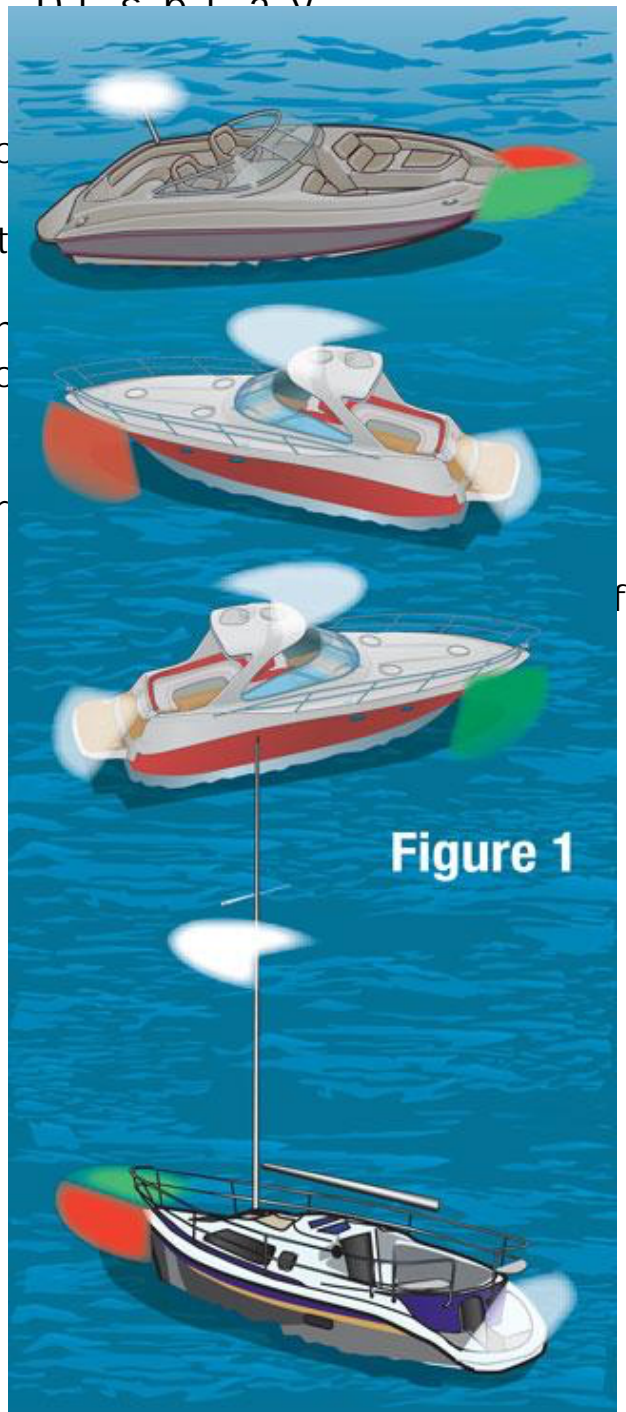

Stay seated when t  
motion.

Follow the capacit  
your boat, do not  
Make sure ALL of y  
navigation lights  
Use your all-round  
whenever the boat

While in motion keep your speed  
low and use your lights.

If your boat is equipped with  
dock lights, use those only when  
docking.

Be aware of the boats around  
you and the direction that they  
are traveling.

Visit  
<https://www.boat-ed.com/studyguide/10104>